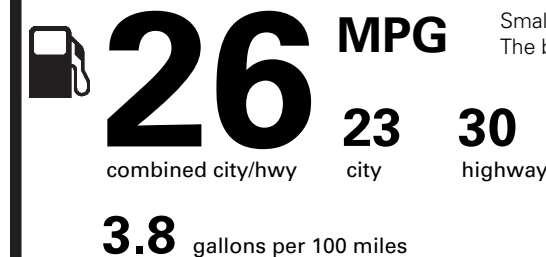

PRICE INFORMATION

BASE PRICE	\$28,445.00
TOTAL OPTIONS/OTHER	
TOTAL VEHICLE & OPTIONS/OTHER	28,445.00
DESTINATION & DELIVERY	1,095.00

EPA DOT Fuel Economy and Environment

Gasoline Vehicle

Fuel Economy

Small SUVs range from 18 to 120 MPG. The best vehicle rates 136 MPGe.