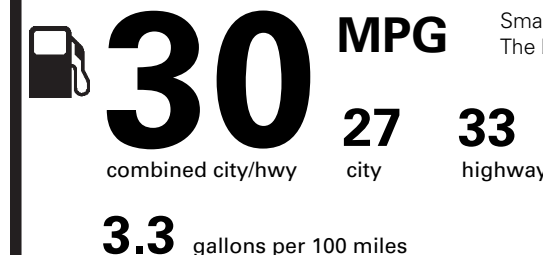

FUNCTIONAL

- AM/FM/MP3, 6 SPEAKERS
- AUTO START STOP TECH
- FORD CO-PILOT360™
- FORDPASS™ CONNECT 4GWI-FI HOTSPOT TELEMATICS MODEM
- INTELLIGENT ACCESS W/PUSH BUTTON START
- REAR VIEW CAMERA
- REMOTE START SYSTEM
- REVERSE SENSING SYSTEM
- SECURICODE KEYLESS KEYPAD
- SIRIUSXM® - SVC N/A AK&HI
- SYNC®3 8" SCR N W/APPLINK®

SAFETY/SECURITY

- ADVANCETRAC® WITH RSC®
- AIRBAG - DRIVER KNEE
- AIRBAGS - DUAL STAGE FRONT
- AIRBAGS - FRONT SEAT MOUNTED SIDE IMPACT
- AIRBAGS - SAFETY CANOPY®
- LATCH CHILD SAFETY SYSTEM
- PERSONAL SAFETY SYSTEM™
- SOS POST-CRASH ALERT SYS™
- TIRE PRESSURE MONIT SYS

WARRANTY

- 3YR/36,000 BUMPER / BUMPER
- 5YR/60,000 POWERTRAIN
- 5YR/60,000 ROADSIDE ASSIST

INCLUDED ON THIS VEHICLE

(MSRP)

EQUIPMENT GROUP 301A

OPTIONAL EQUIPMENT/OTHER

2020 MODEL YEAR	
STAR WHITE METALLIC TRI-COAT	595.00
.18" ALUMINUM WHEELS	
225/60R18 100H A/S BSW TIRES	
FORD CO-PILOT360 ASSIST	695.00
.VOICE-ACTV TOUCH-SCR NAV SYS	
.ADAPTIVE CRUISE W/STOP AND GO	
FRONT LICENSE PLATE BRACKET	NO CHARGE

PRICE INFORMATION

BASE PRICE	29,265.00
TOTAL OPTIONS/OTHER	1,290.00
TOTAL VEHICLE & OPTIONS/OTHER	30,555.00
DESTINATION & DELIVERY	1,245.00

EPA DOT Fuel Economy and Environment

Gasoline Vehicle

Fuel Economy

Small SUVs range from 16 to 120 MPG. The best vehicle rates 136 MPGe.

You save **$750**

in fuel costs over 5 years compared to the average new vehicle.

Annual fuel cost **$1,350**